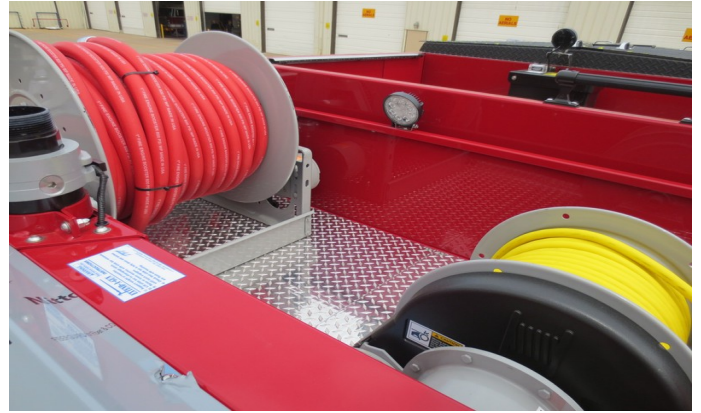

IN PRODUCTION PROGRESS REPORT

36534

Northfield Village Fire Department

5/20/2022

This week, remaining testing and follow-up items were being addressed as your new apparatus was moving through final product evaluation. Next week, expect truck to be scheduled for customer acceptance area for final inspection.